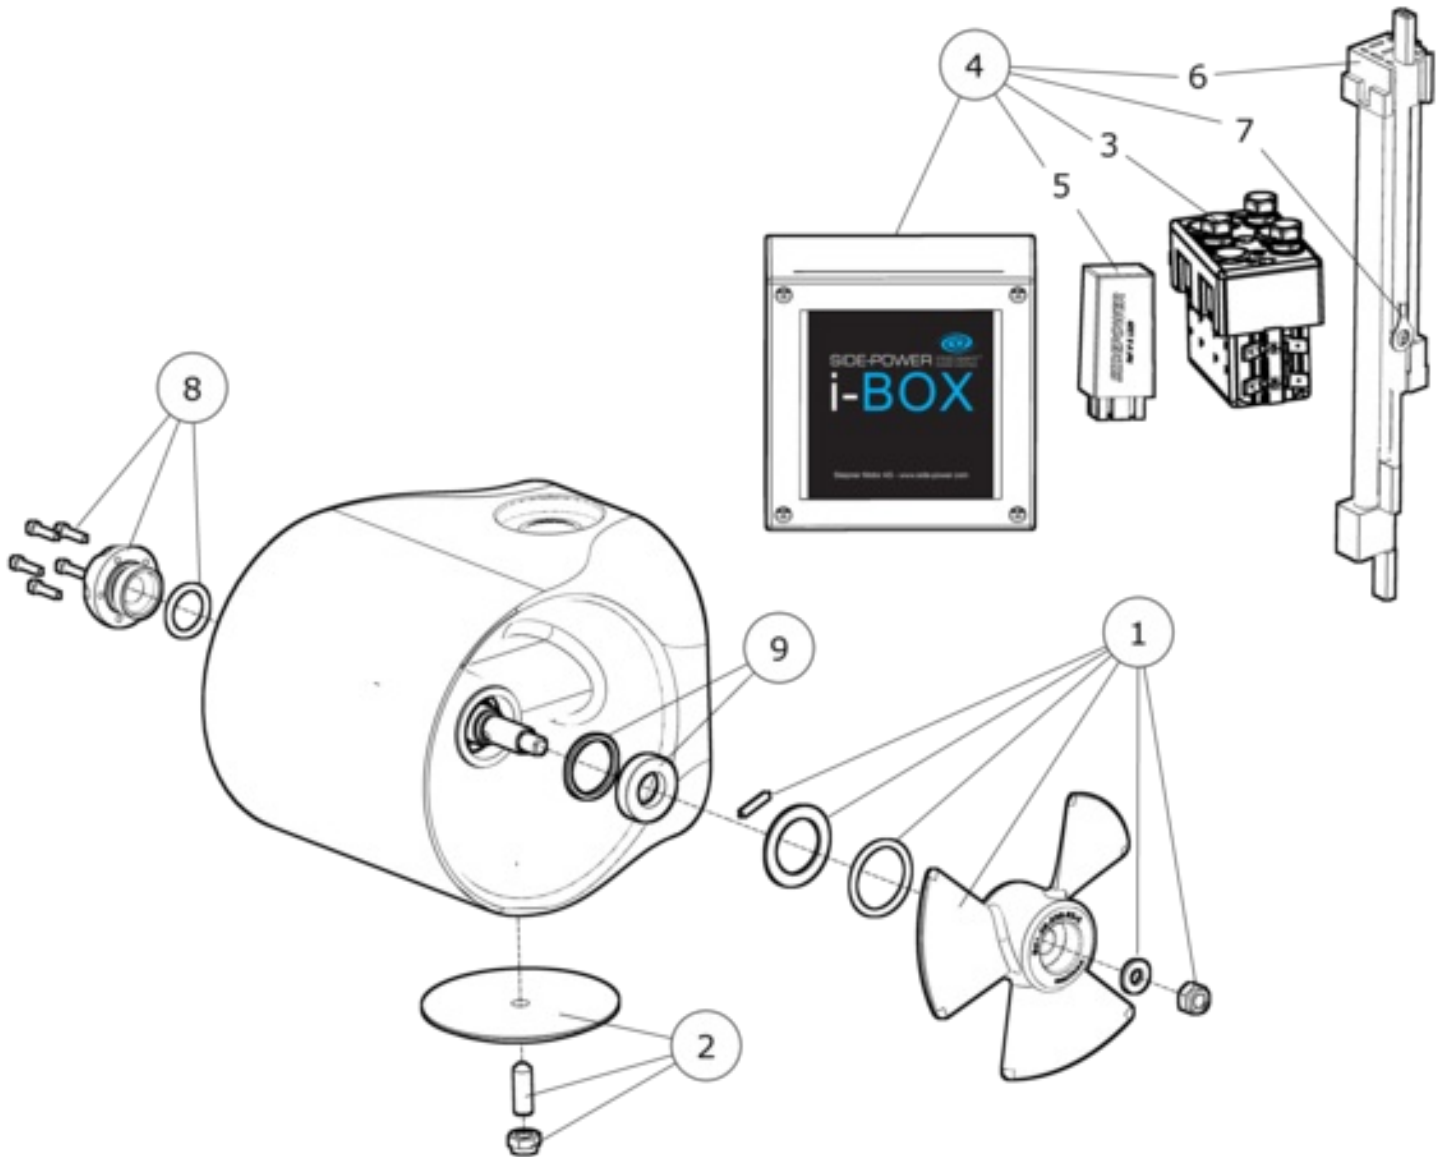

# EX70C - EX70C External stern thruster

SIDE-POWER

## 24V

Spare parts (valid from 2017-11-27)

<b>#</b>	<b>Description</b>	<b>Product</b>
1	Propeller kit	50321 - Thruster propeller kit EX series
2	Anode kit	4 1190 - Anode zinc Exturn KIT
3	Solenoid kit	41571125 - Solenoid for i-Box
4	iBox	102250-24V - Solenoid for i-Box
5	Electronic Control box	6 1232 I - IPC relay 12/24V
6	EX cable	6 1850 - Kabel Exturn
7	IPC interface cable	102252 - IPC- interface Exturn
8	End cap kit	137309 - Exturn end cap kitt
9	Seal kit EX	137318 - Seal kit Ex series